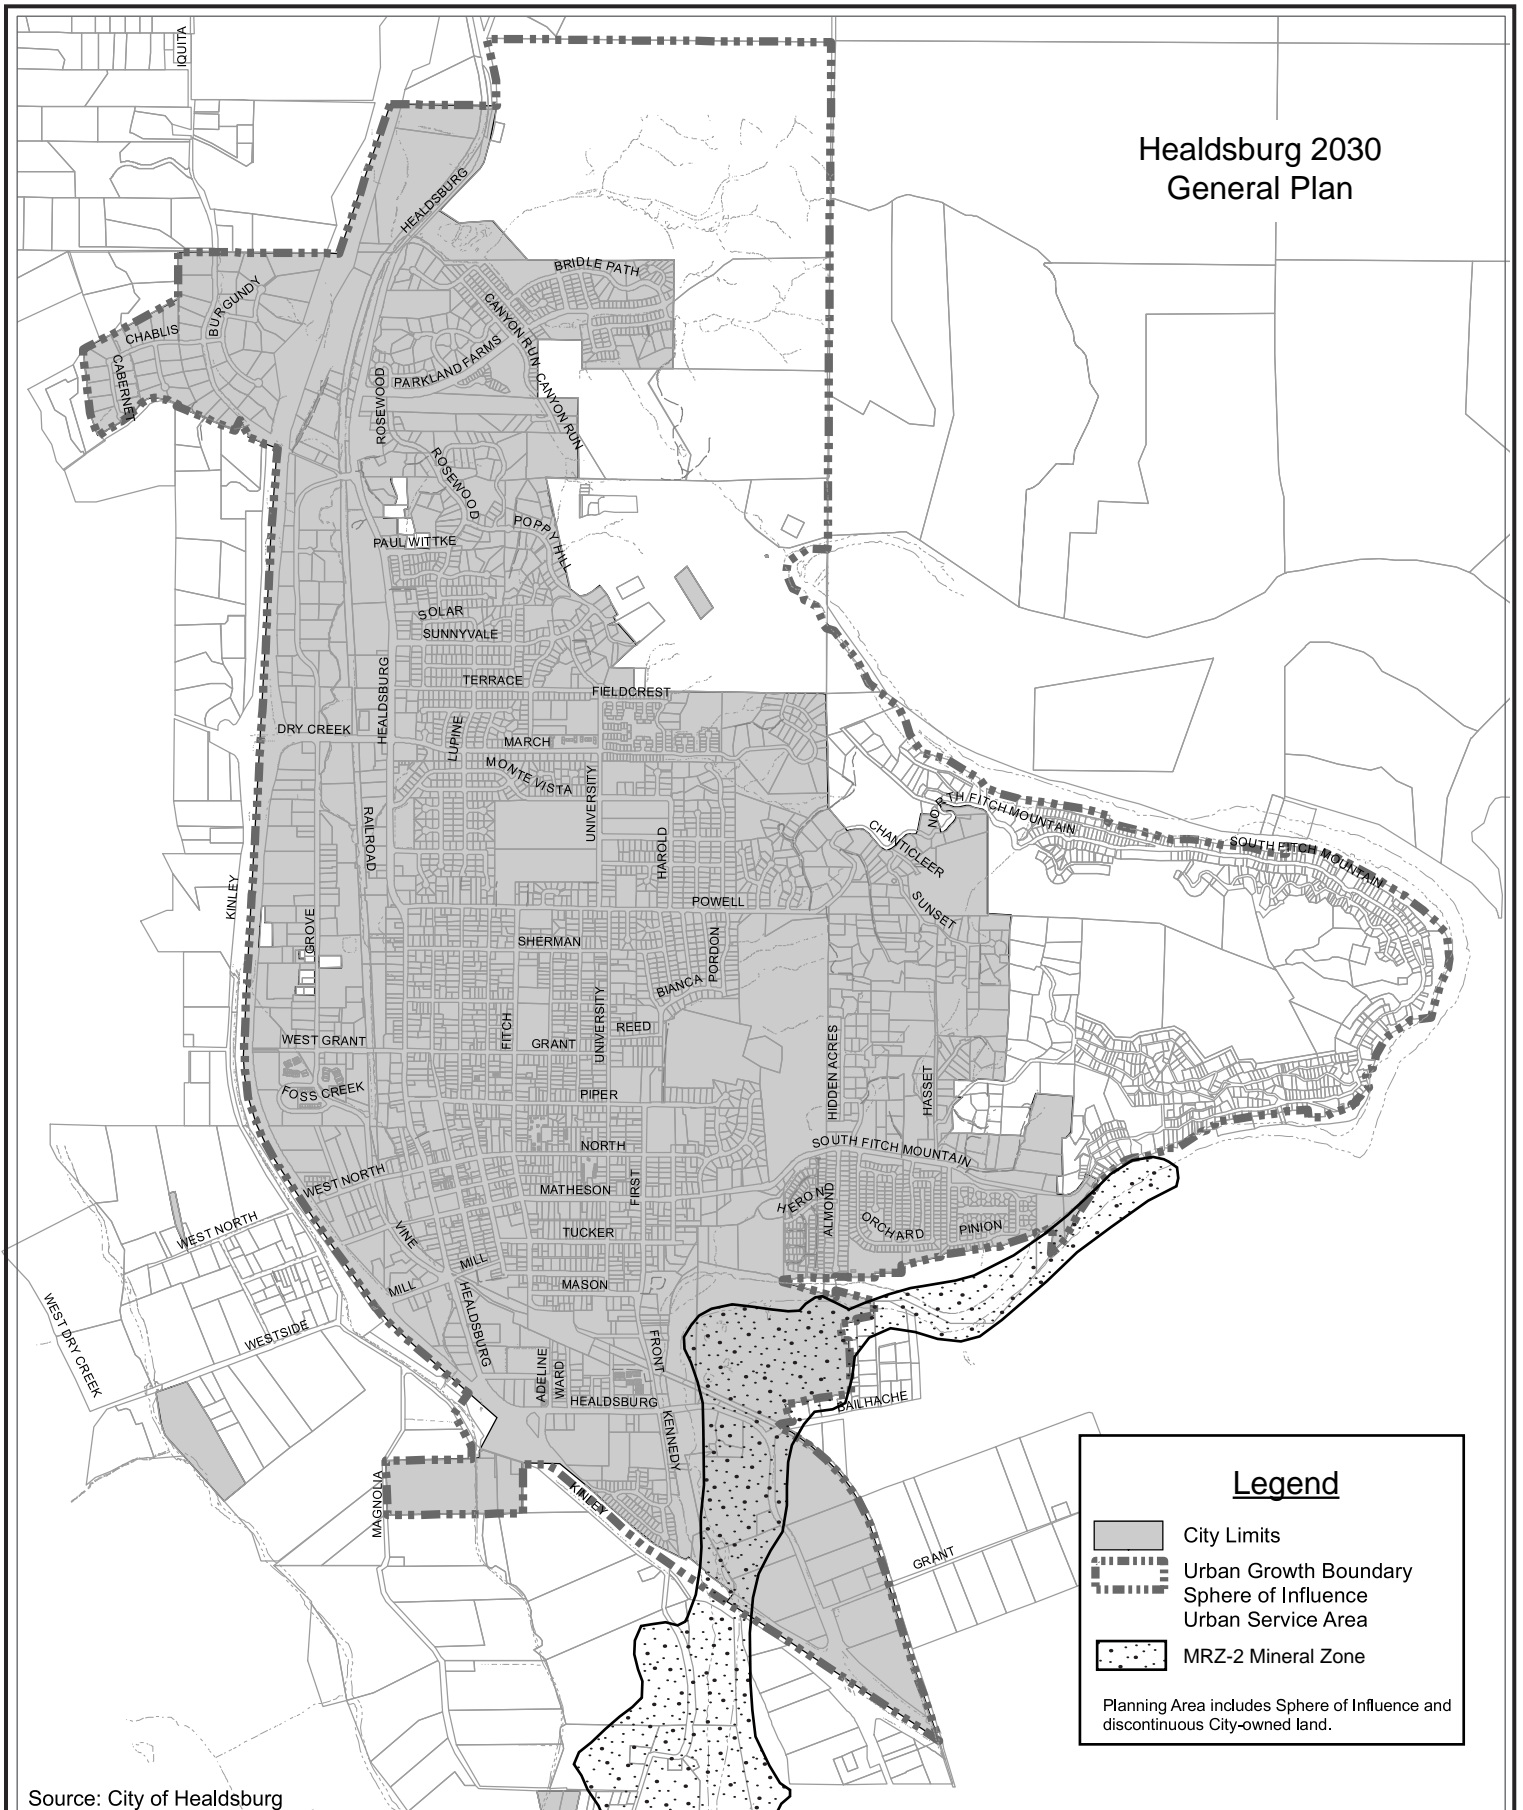

Healdsburg 2030 General Plan

Source: City of Healdsburg

CHRISTOPHER A. JOSEPH & ASSOCIATES
Environmental Planning and Research

Figure IV.K-1
Mineral Resource Zone